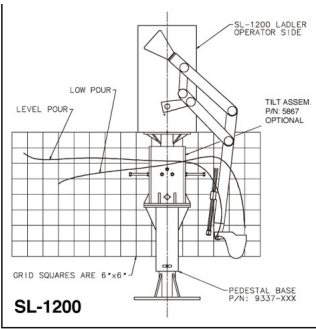

Specifications: Model SL-1200

	LEVEL POUR	LOW POUR
Total Stroke - Max.	71 in. (180 cm)	72 in. (183 cm)
Forward Stroke - Max.	50 in. (127 cm)	42 in. (107 cm)
Live Weight Metal	25 lb. (10 Kg)	25 lb. (10 Kg)
Reach Back (Furnace)	21 in. (53 cm)	30 in. (76 cm)