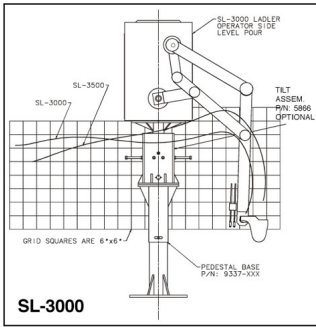

Servo Ladlers-3000 Specifications